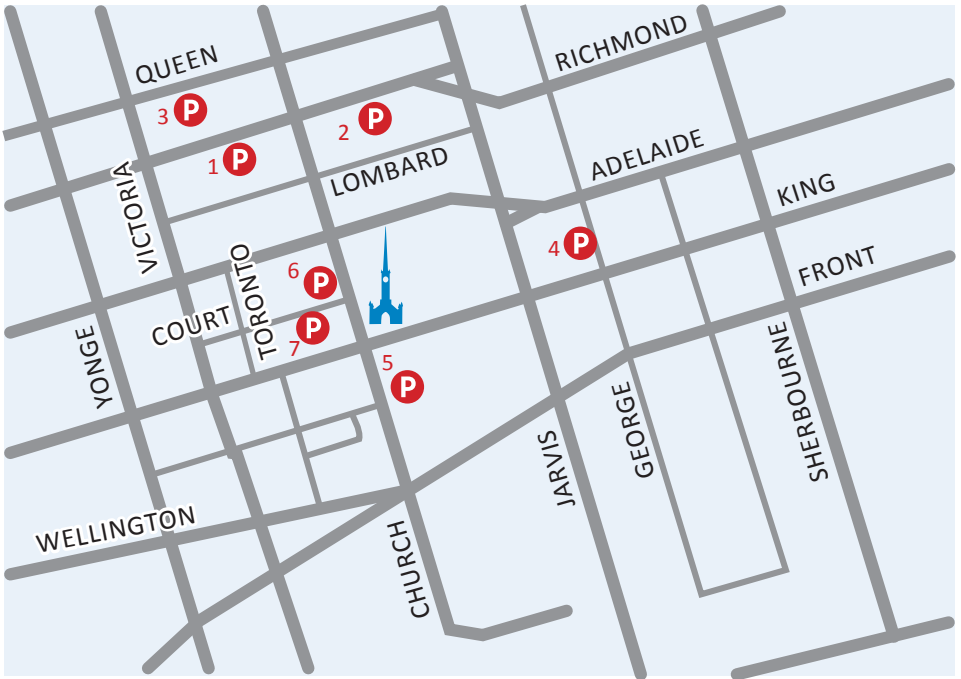

## PARKING AT THE CATHEDRAL

**DUE TO THE KING STREET PILOT PROJECT** parking is no longer available on King Street. In addition to limited street parking on Lombard, Adelaide, The Esplanade, and Front Street, please see below for parking lots near the Cathedral.

**1. 45-47 RICHMOND STREET EAST**

\$5.00 flat rate on Sunday

**2. 87 RICHMOND STREET EAST**

\$2.50 per half-hour; no maximum

**3. 37 QUEEN STREET EAST**

\$3.00 per half hour

Daily maximum on Sunday: \$6.00

**4. 166 KING STREET EAST**

\$3.00 flat rate on Sunday

**5. 35 CHURCH STREET**

\$8.00 flat rate on Sunday

**6. 60 CHURCH STREET**

\$15.00 flat rate on Sunday

Enter north on Court Street

**7. 1 TORONTO STREET**

\$6.00 flat rate on Sunday

Enter south on Court Street