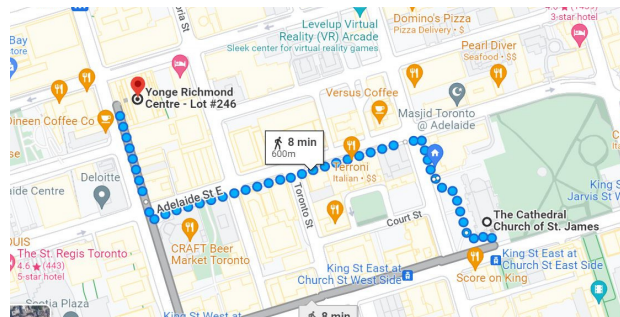

St. James Cathedral
106 King Street East,
Toronto ON M5C 2E9

Parking Options

St. James Cathedral does not provide onsite parking to the general public.

The lot adjacent to the SJCC Event Venue, which we share with the building next door is for clergy, staff, residents, and volunteers; as such, there are a limited number of spots that can be used for external events.

Please see below for parking lots near St. James Cathedral.

1 Toronto St
(Enter South on Court St)

Underground parking

35 Church St, Toronto

Underground parking

Yonge Richmond Centre
151 Yonge St.

Underground parking

65 King Street East
Toronto, ON

Underground parking between
 Yonge St. & Church St.

State Street
Financial Centre
30 Adelaide Street East

Underground parking

CONTACT

416-364-7865

www.stjamescathedral.ca

info@stjamescathedral.ca