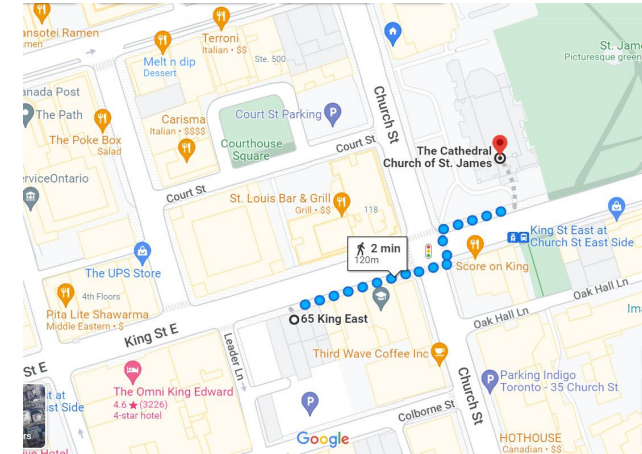

St. James Cathedral
106 King Street East,
Toronto ON M5C 2E9

Parking Options

St. James Cathedral does not provide onsite parking to the general public.

The lot adjacent to the SJCC Event Venue, which we share with the building next door is for clergy, staff, residents, and volunteers; as such, there are a limited number of spots that can be used for external events.

Please see below for parking lots near St. James Cathedral.

1 Toronto St
(Enter South on Court St)

Underground parking

35 Church St, Toronto

Underground parking

Yonge Richmond Centre
151 Yonge St.

Underground parking

65 King Street East
Toronto, ON

Underground parking between
 Yonge St. & Church St.

State Street
Financial Centre
30 Adelaide Street East

Underground parking

CONTACT

416-364-7865

www.stjamescathedral.ca

info@stjamescathedral.ca