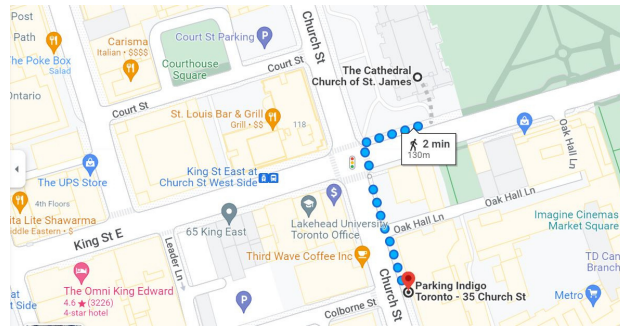

St. James Cathedral
106 King Street East,
Toronto ON M5C 2E9

Parking Options

St. James Cathedral does not provide onsite parking to the general public.

The lot adjacent to the SJCC Event Venue, which we share with the building next door is for clergy, staff, residents, and volunteers; as such, there are a limited number of spots that can be used for external events.

Please see below for parking lots near St. James Cathedral.

1 Toronto St
(Enter South on Court St)

Underground parking

35 Church St, Toronto

Underground parking

Yonge Richmond Centre
151 Yonge St.

Underground parking

65 King Street East
Toronto, ON

Underground parking between
 Yonge St. & Church St.

State Street
Financial Centre
30 Adelaide Street East

Underground parking

CONTACT

416-364-7865

www.stjamescathedral.ca

info@stjamescathedral.ca