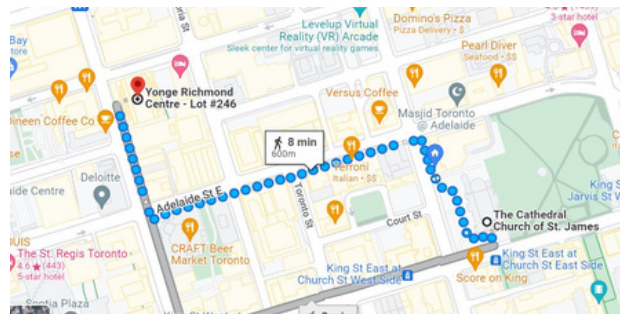

**St. James Cathedral**  
**106 King Street East,**  
**Toronto ON M5C 2E9**

**Parking Options**

St. James Cathedral does not provide onsite parking to the general public.

The lot adjacent to the SJCC Event Venue, which we share with the building next door is for clergy, staff, residents, and volunteers; as such, there are a limited number of spots that can be used for external events.

Please see below for parking lots near St. James Cathedral.

**1 Toronto St**  
**(Enter South on Court St)**  
 Underground parking

**35 Church St, Toronto**  
 Underground parking

**Yonge Richmond Centre**  
**151 Yonge St.**  
 Underground parking

**45-59 Richmond St E**  
 Above-ground parking

**State Street**  
**Financial Centre**  
**30 Adelaide Street East**  
 Underground parking

**CONTACT**

416-364-7865

[www.stjamescathedral.ca](http://www.stjamescathedral.ca)