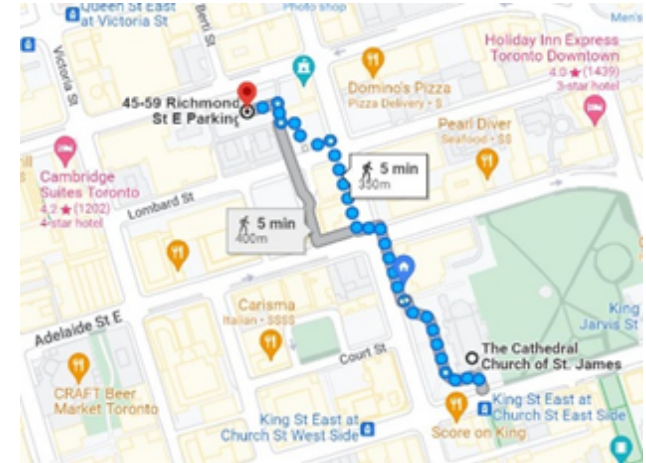

**St. James Cathedral**  
**106 King Street East,**  
**Toronto ON M5C 2E9**

**Parking Options**

St. James Cathedral does not provide onsite parking to the general public.

The lot adjacent to the SJCC Event Venue, which we share with the building next door is for clergy, staff, residents, and volunteers; as such, there are a limited number of spots that can be used for external events.

Please see below for parking lots near St. James Cathedral.

**1 Toronto St**  
**(Enter South on Court St)**  
 Underground parking

**35 Church St, Toronto**  
 Underground parking

**Yonge Richmond Centre**  
**151 Yonge St.**  
 Underground parking

**45-59 Richmond St E**  
 Above-ground parking

**State Street**  
**Financial Centre**  
**30 Adelaide Street East**  
 Underground parking

**CONTACT**

416-364-7865

[www.stjamescathedral.ca](http://www.stjamescathedral.ca)