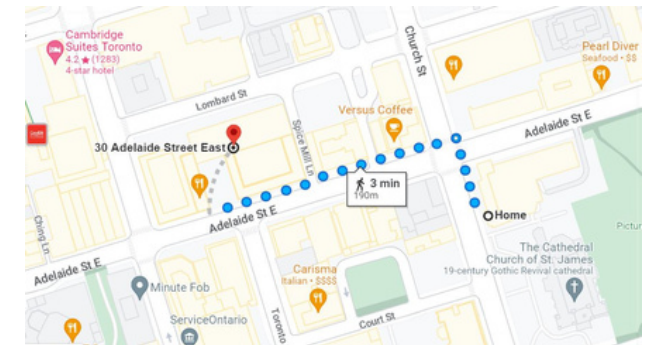

**St. James Cathedral**  
**106 King Street East,**  
**Toronto ON M5C 2E9**

**Parking Options**

St. James Cathedral does not provide onsite parking to the general public.

The lot adjacent to the SJCC Event Venue, which we share with the building next door is for clergy, staff, residents, and volunteers; as such, there are a limited number of spots that can be used for external events.

Please see below for parking lots near St. James Cathedral.

**1 Toronto St**  
**(Enter South on Court St)**  
 Underground parking

**35 Church St, Toronto**  
 Underground parking

**Yonge Richmond Centre**  
**151 Yonge St.**  
 Underground parking

**45-59 Richmond St E**  
 Above-ground parking

**State Street**  
**Financial Centre**  
**30 Adelaide Street East**  
 Underground parking

**CONTACT**

416-364-7865

[www.stjamescathedral.ca](http://www.stjamescathedral.ca)