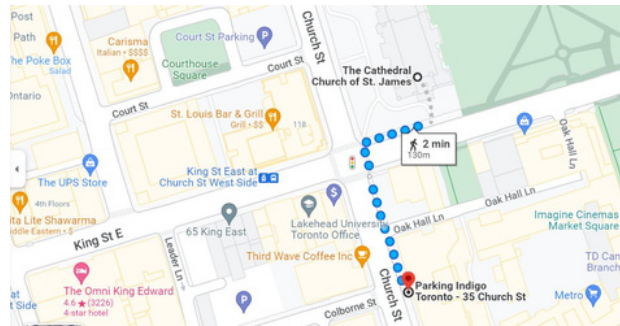

**St. James Cathedral**  
**106 King Street East,**  
**Toronto ON M5C 2E9**

**Parking Options**

St. James Cathedral does not provide onsite parking to the general public.

The lot adjacent to the SJCC Event Venue, which we share with the building next door is for clergy, staff, residents, and volunteers; as such, there are a limited number of spots that can be used for external events.

Please see below for parking lots near St. James Cathedral.

**1 Toronto St**  
**(Enter South on Court St)**  
 Underground parking

**35 Church St, Toronto**  
 Underground parking

**Yonge Richmond Centre**  
**151 Yonge St.**  
 Underground parking

**45-59 Richmond St E**  
 Above-ground parking

**State Street**  
**Financial Centre**  
**30 Adelaide Street East**  
 Underground parking

**CONTACT**

416-364-7865

[www.stjamescathedral.ca](http://www.stjamescathedral.ca)